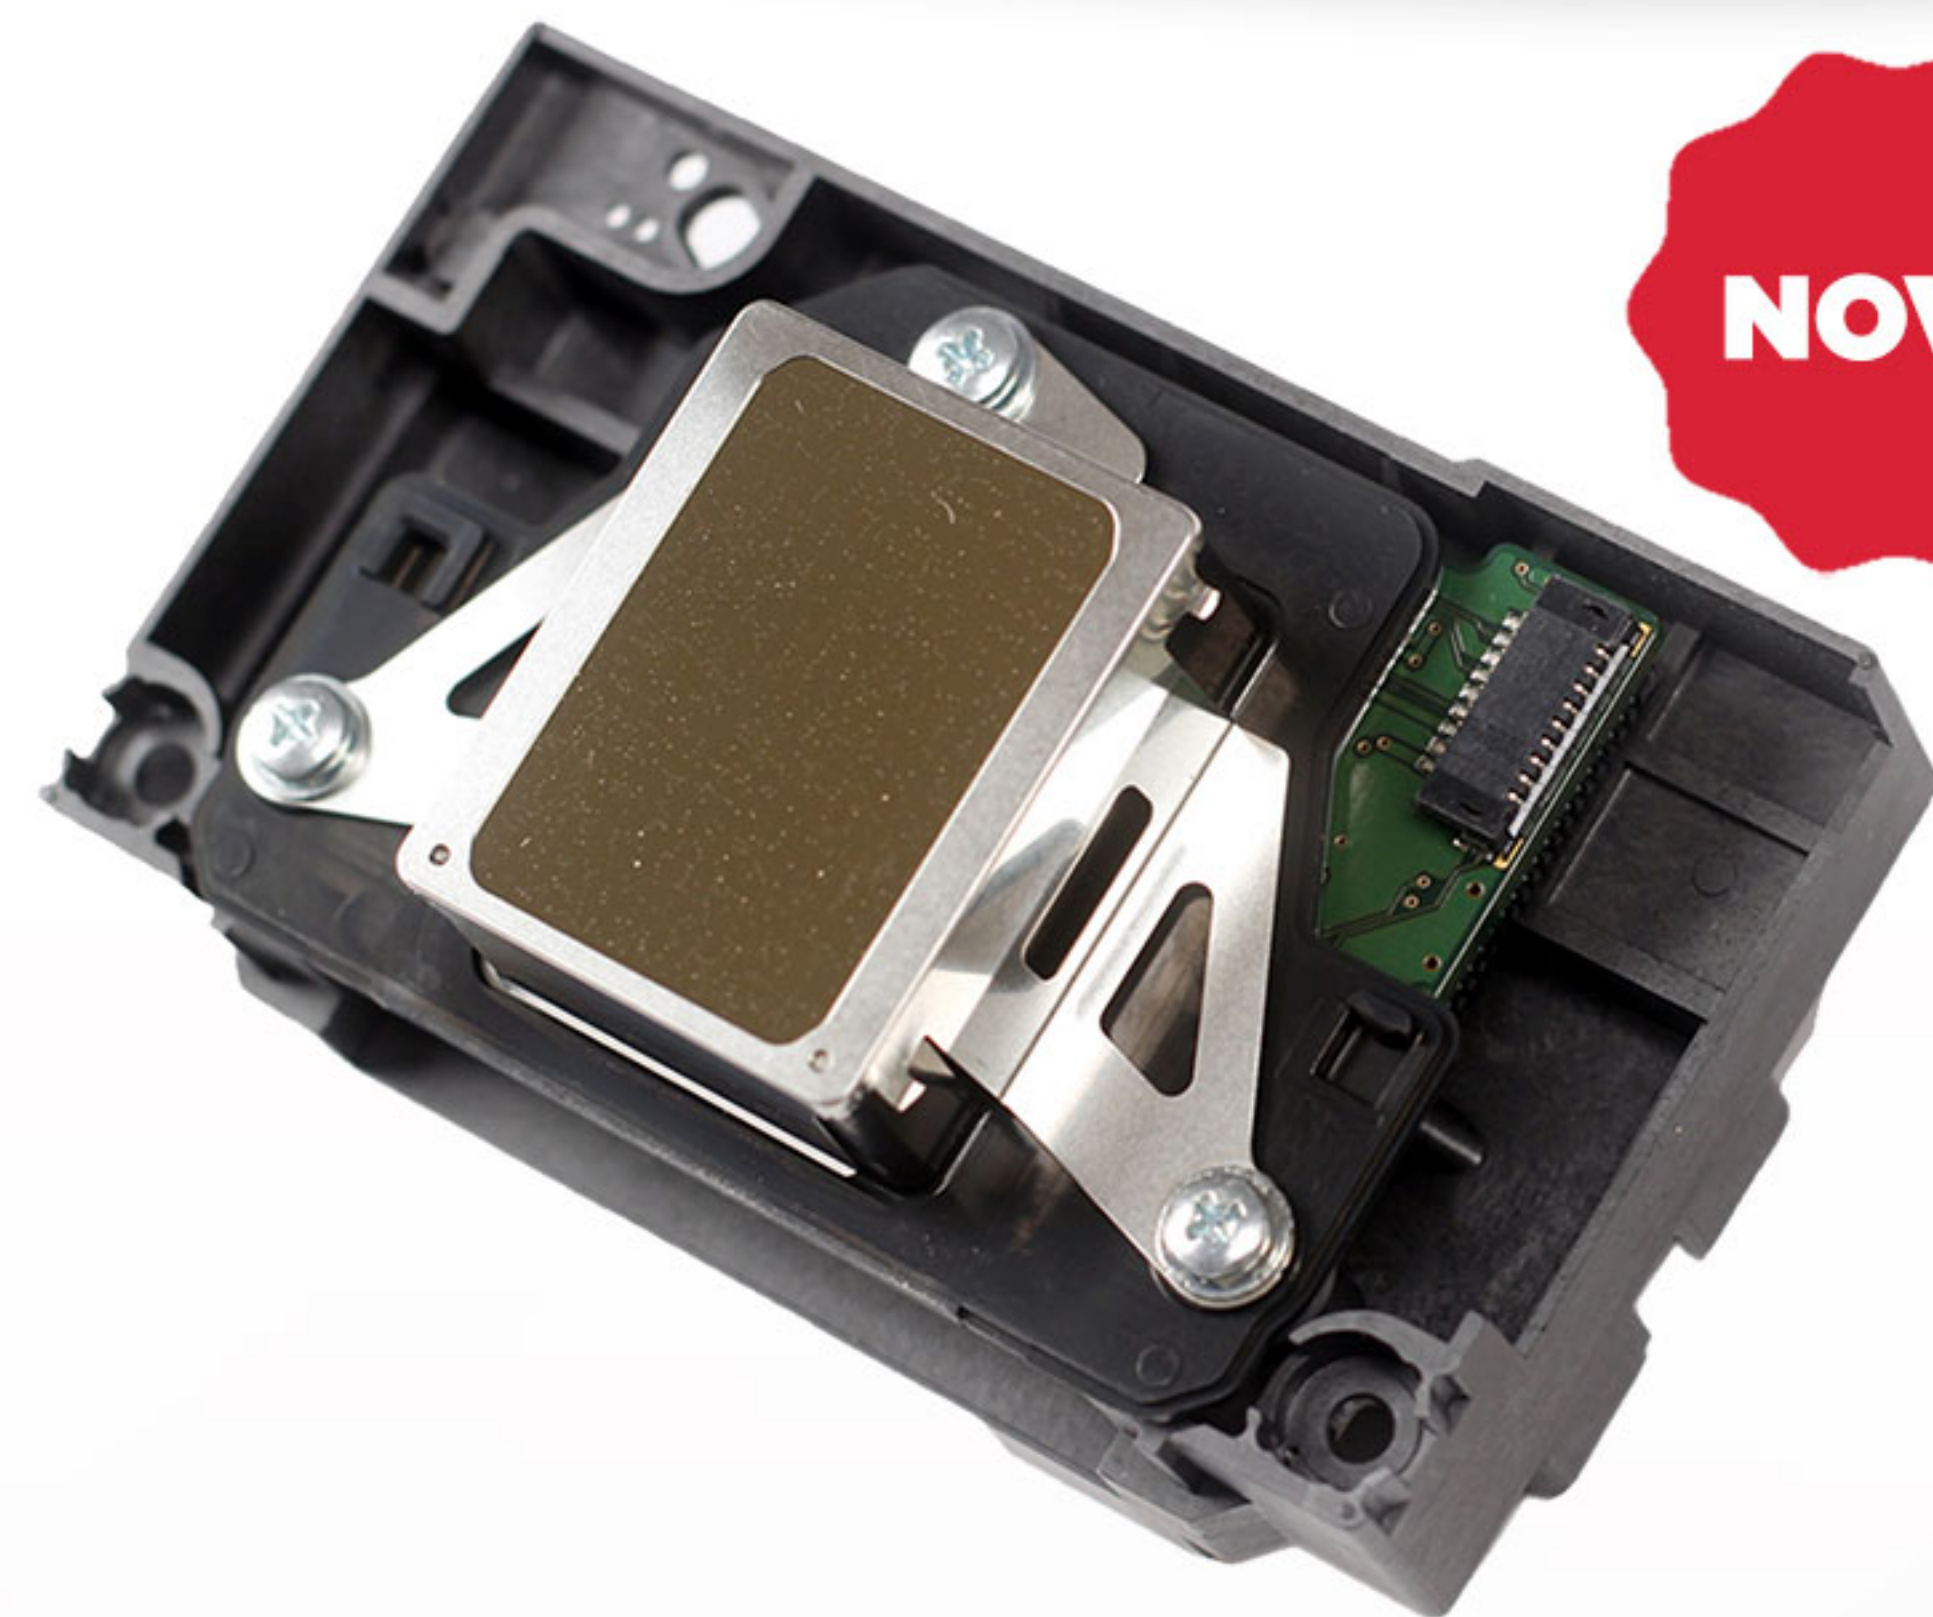

NOVO

ORIGINAL GLAVA
EPSON L1800
šifra: EPSGLAO